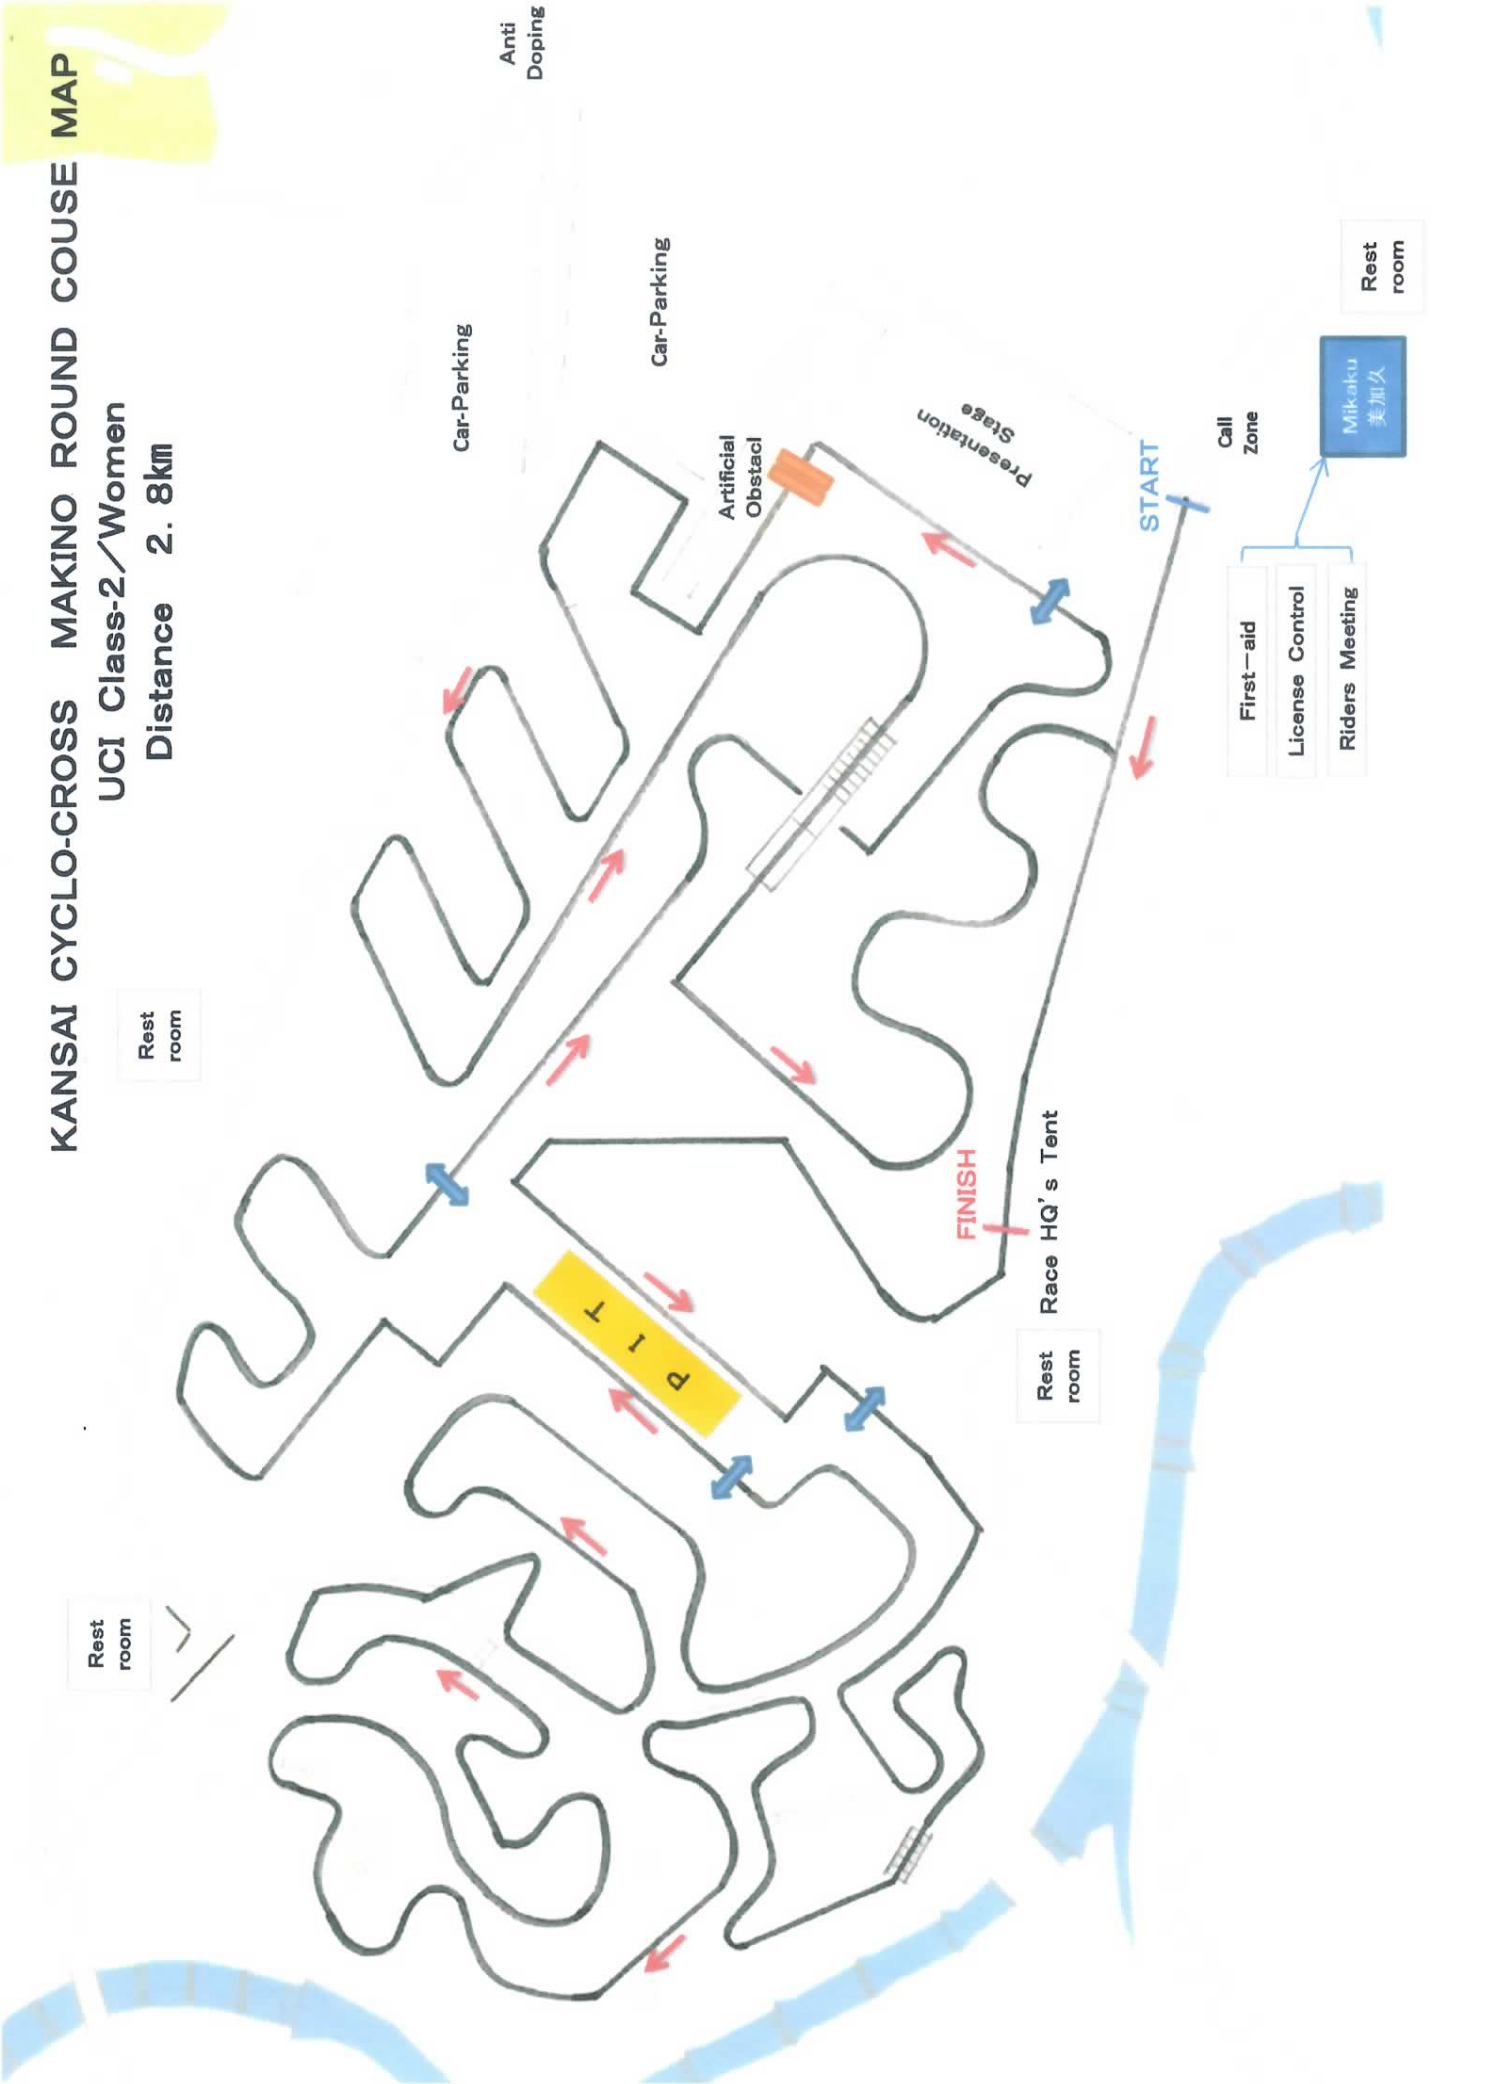

# KANSAI CYCLO-CROSS MAKINO ROUND COURSE MAP

UCI Class-2/Women

Distance 2.8km

Rest room

Rest room

Car-Parking

Anti Doping

Car-Parking

Artificial Obstacle

Presentation Stage

START

Call Zone

First-aid

License Control

Riders Meeting

Rest room

Mikaku  
美加久

FINISH

Race HQ's Tent

Rest room

PIT

Rest room