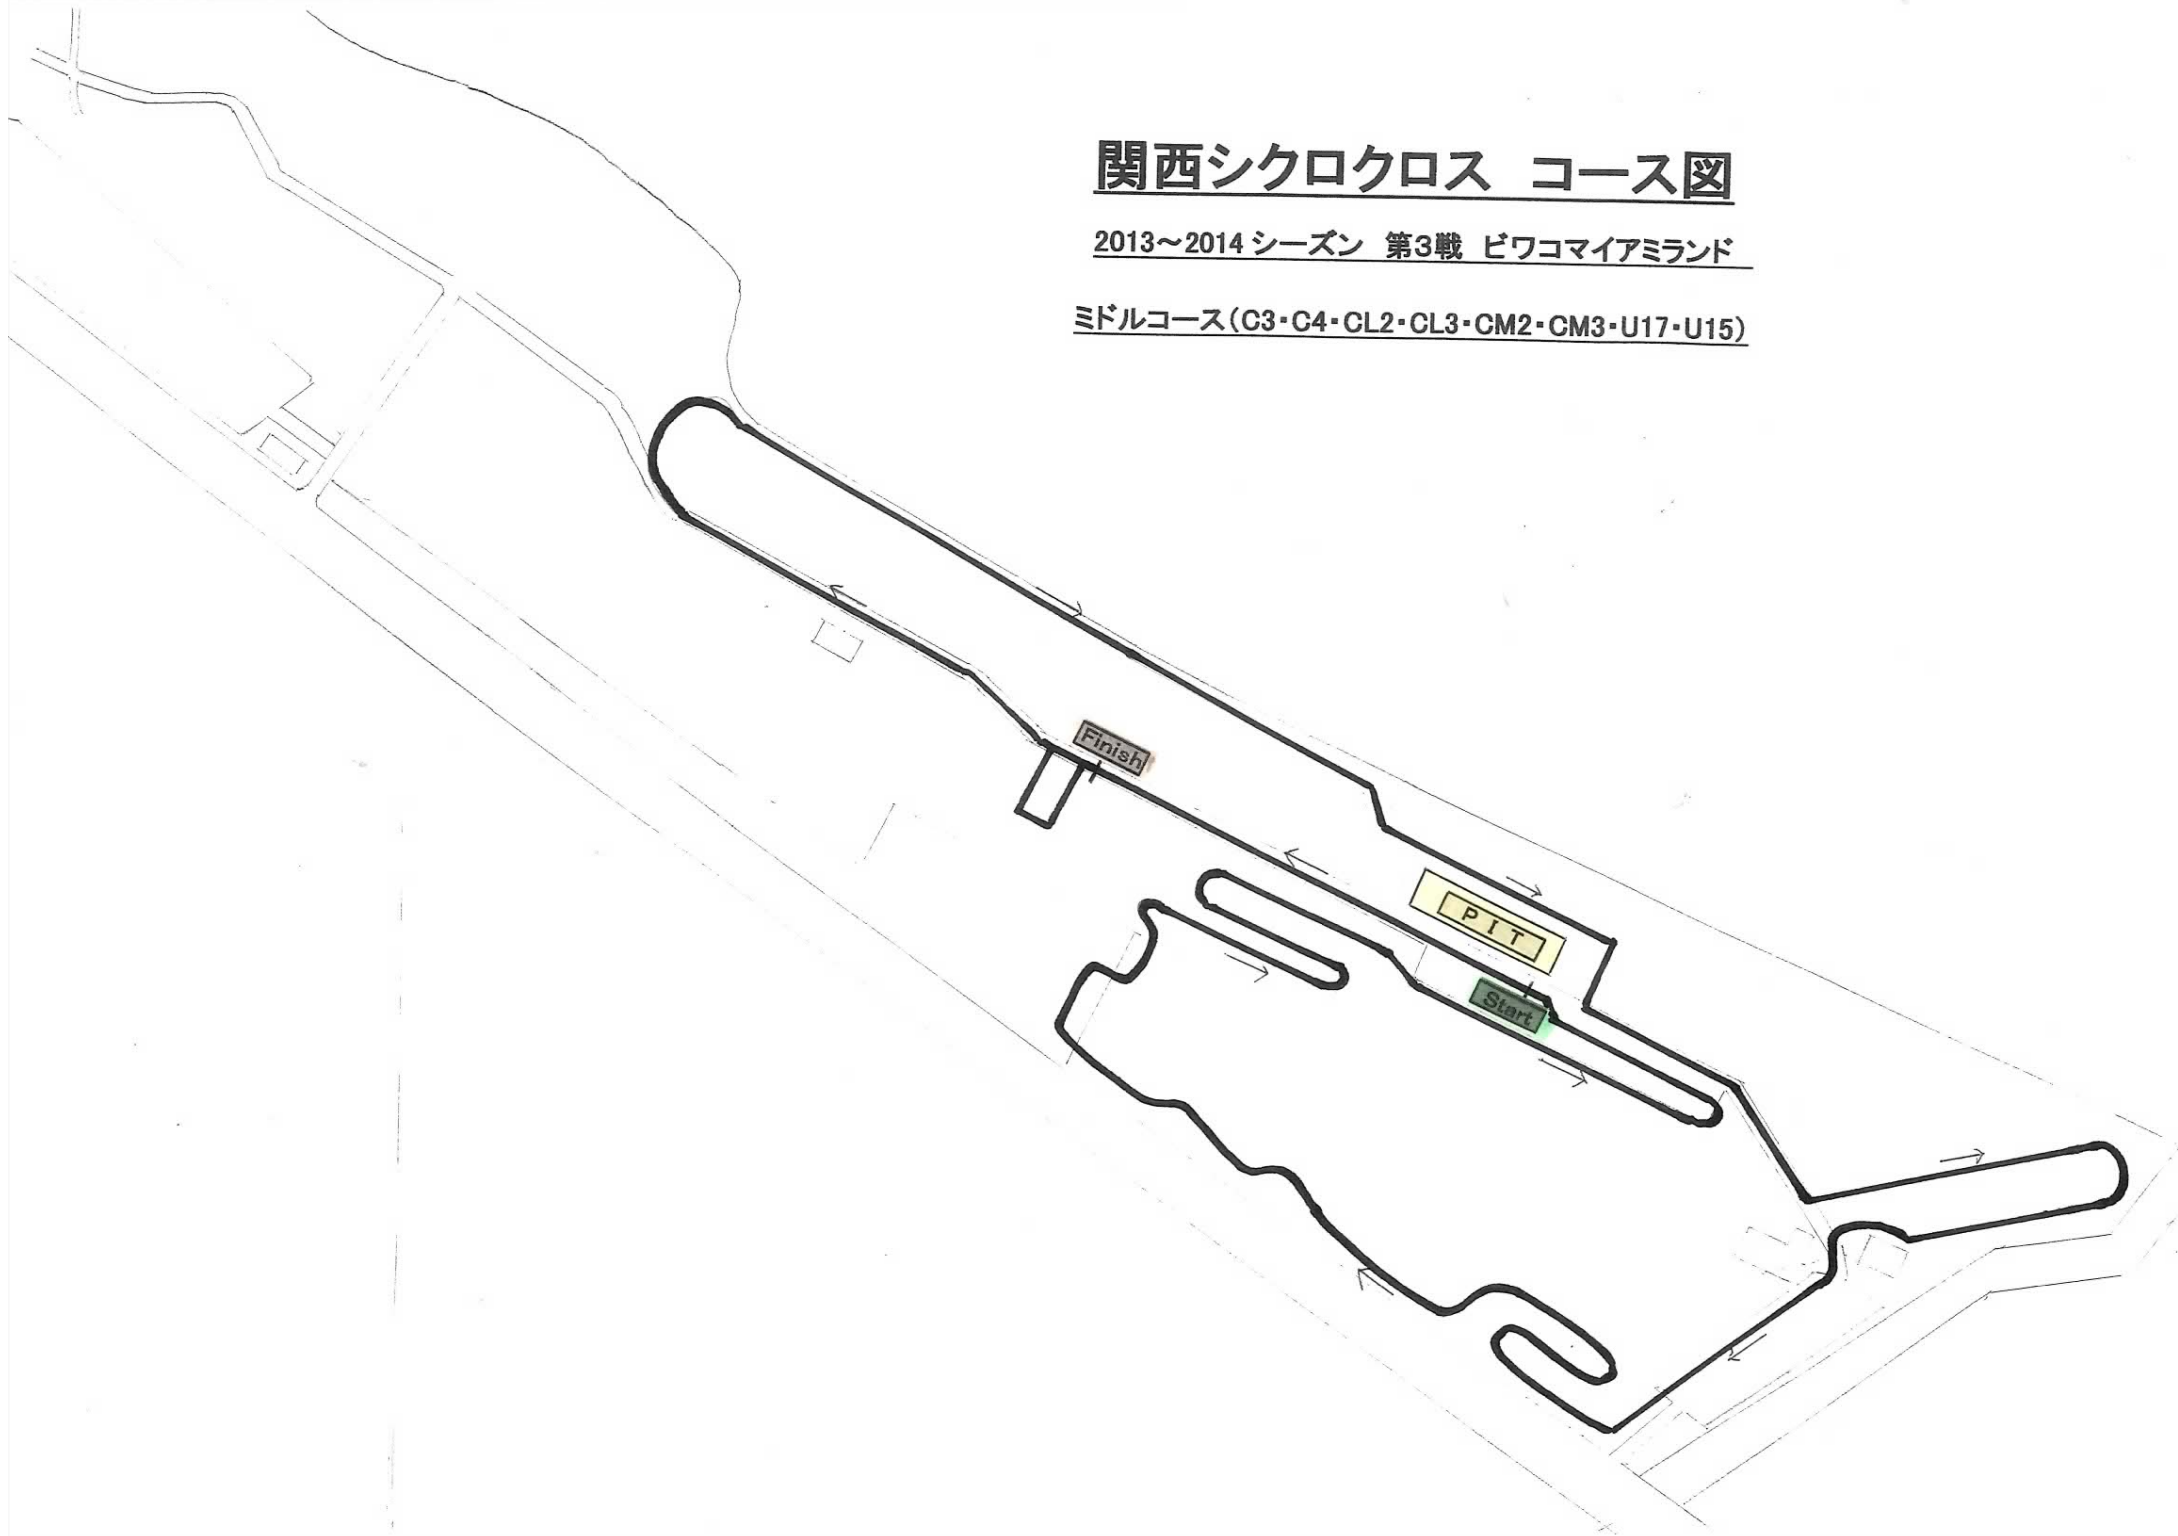

関西シクロクロス コース図

2013~2014 シーズン 第3戦 ビワコマイアミランド

ミドルコース (C3・C4・CL2・CL3・CM2・CM3・U17・U15)